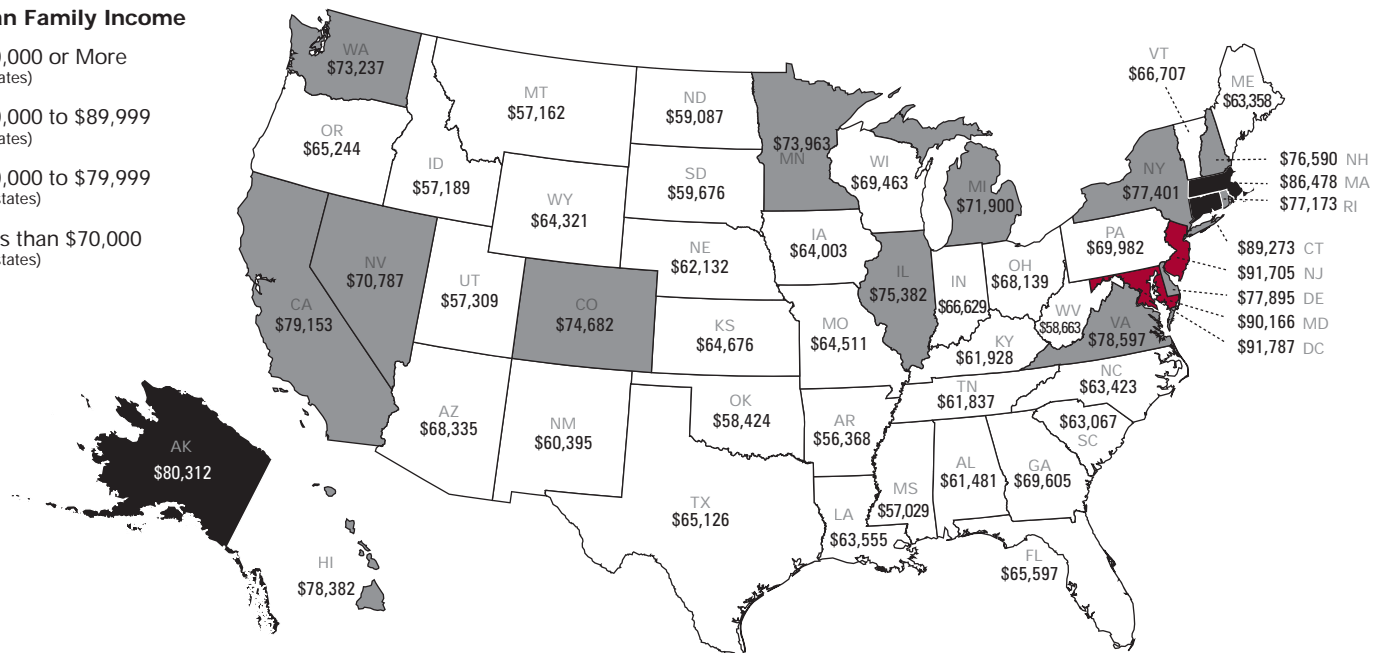

Median Family Income in 2005

One-Earner Family

Median Family Income

- \$45,000 or More (9 states)
- \$40,000 to \$44,999 (11 states)
- \$35,000 to \$39,999 (16 states)
- Less than \$35,000 (15 states)

Source: IBRC, using 2005 American Community Survey data from the U.S. Census Bureau

Two-Earner Family

Median Family Income

- \$90,000 or More (3 states)
- \$80,000 to \$89,999 (3 states)
- \$70,000 to \$79,999 (13 states)
- Less than \$70,000 (32 states)

Source: IBRC, using 2005 American Community Survey data from the U.S. Census Bureau