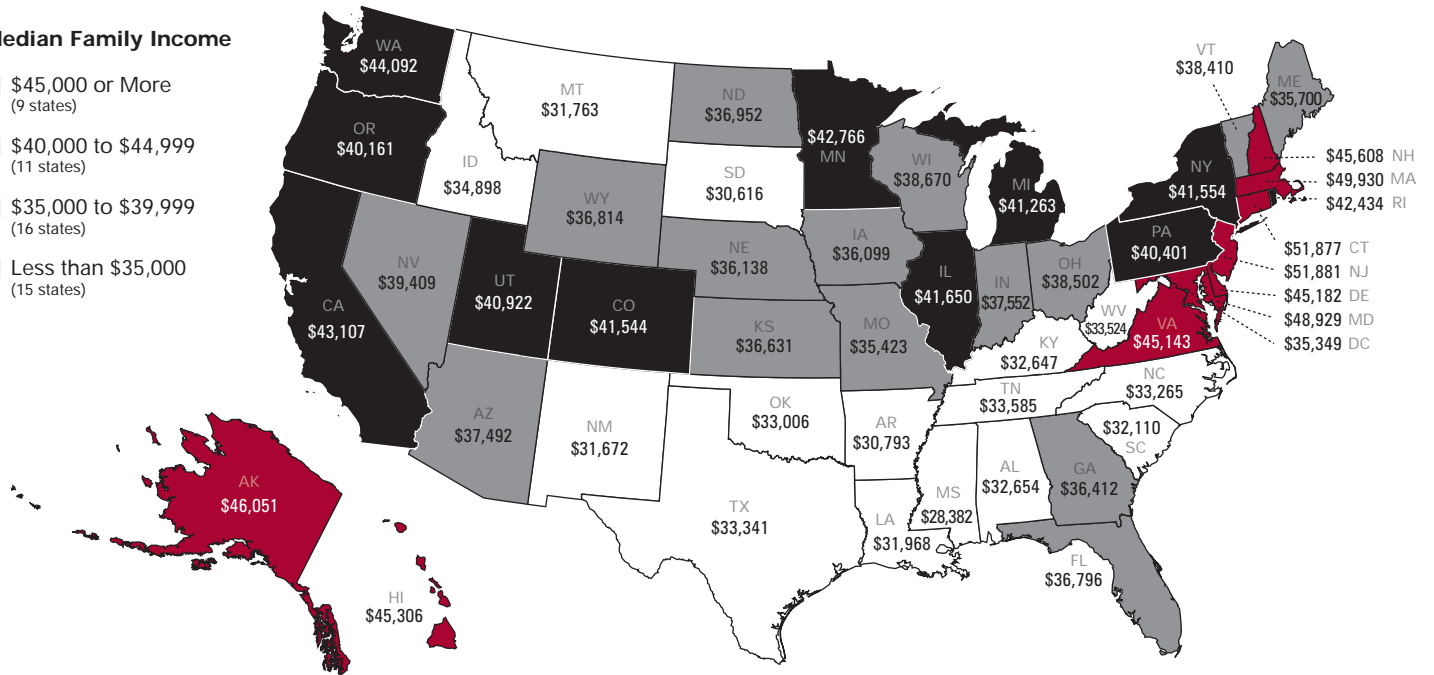

Median Family Income in 2005

One-Earner Family

Median Family Income

- \$45,000 or More (9 states)
- \$40,000 to \$44,999 (11 states)
- \$35,000 to \$39,999 (16 states)
- Less than \$35,000 (15 states)

Source: IBRC, using 2005 American Community Survey data from the U.S. Census Bureau

Two-Earner Family

Median Family Income

- \$90,000 or More (3 states)
- \$80,000 to \$89,999 (3 states)
- \$70,000 to \$79,999 (13 states)
- Less than \$70,000 (32 states)

Source: IBRC, using 2005 American Community Survey data from the U.S. Census Bureau